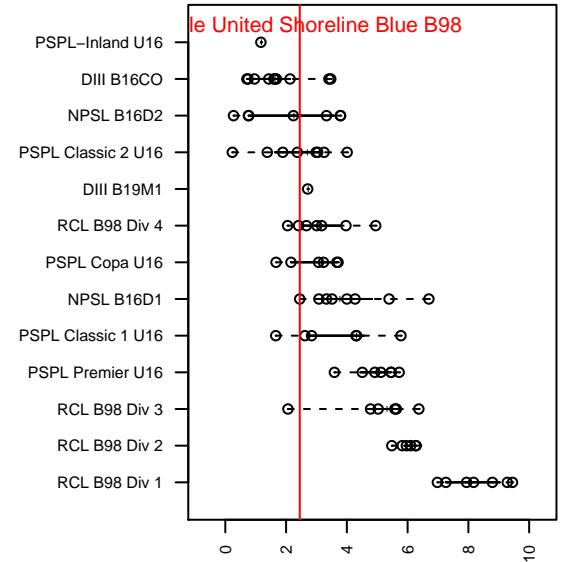

**attack and defense rating
relative to others at age
and all opponents in last 13 months**