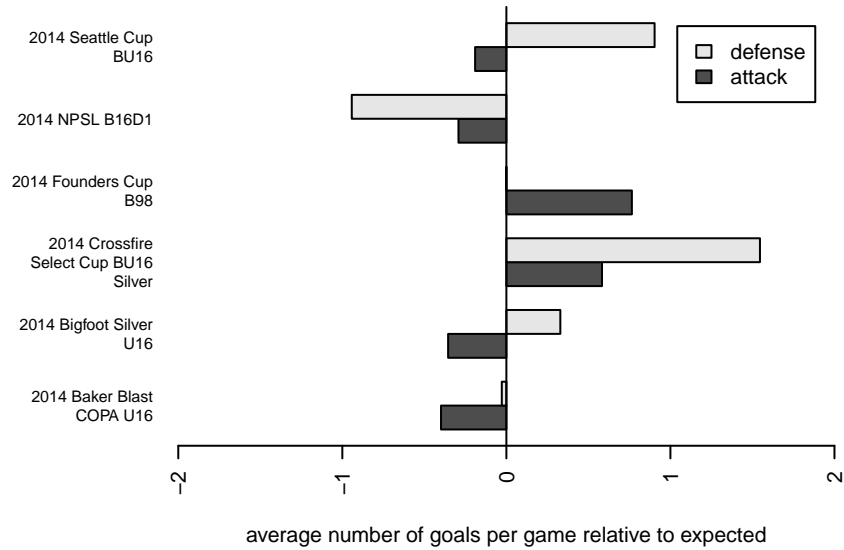

Performance relative to 13 month average