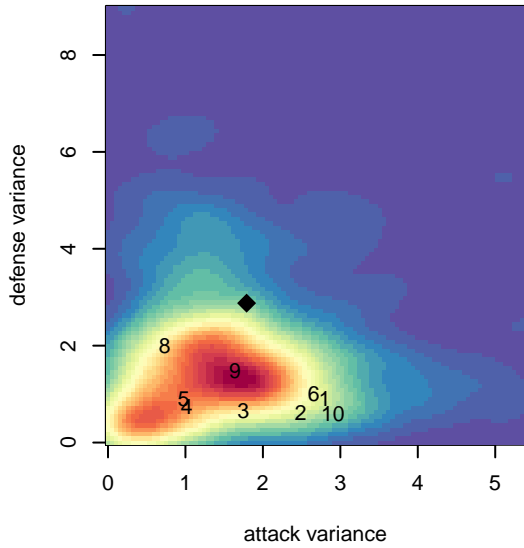

## Seattle United Shoreline Blue B98

Seattle United Regional  
 Shoreline, WA  
 B98 total strength=1333  
 attack=7.49 defense=5.38  
 fall league = NPSL B16D1

alt names used:  
 69 Seattle United B98 Shoreline Blue  
 SEATTLE UNITED B98 SHORELINE BLUE ()  
 SU B98 Shoreline Blue  
 Seattle United SH B98 Blue  
 Seattle United SH B98 Blue  
 SU Shoreline Blue [B98]

Venues played:  
 2014 Baker Blast COPA U16  
 2014 Seattle Cup BU16  
 2014 Crossfire Select Cup BU16 Silver  
 2014 Bigfoot Silver U16  
 2014 NPSL B16D1  
 2014 Founders Cup B98

**attack and defense variance (black dot)  
relative to other teams  
and top 10 in region**