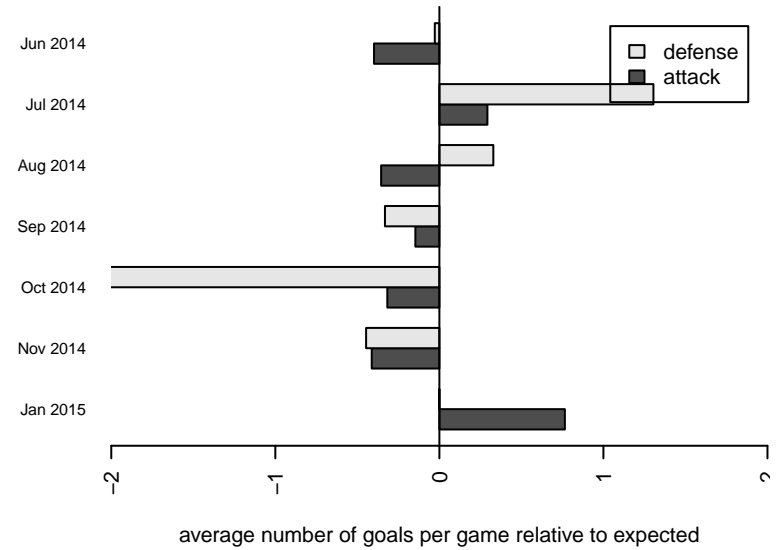

Performance relative to 13 month average