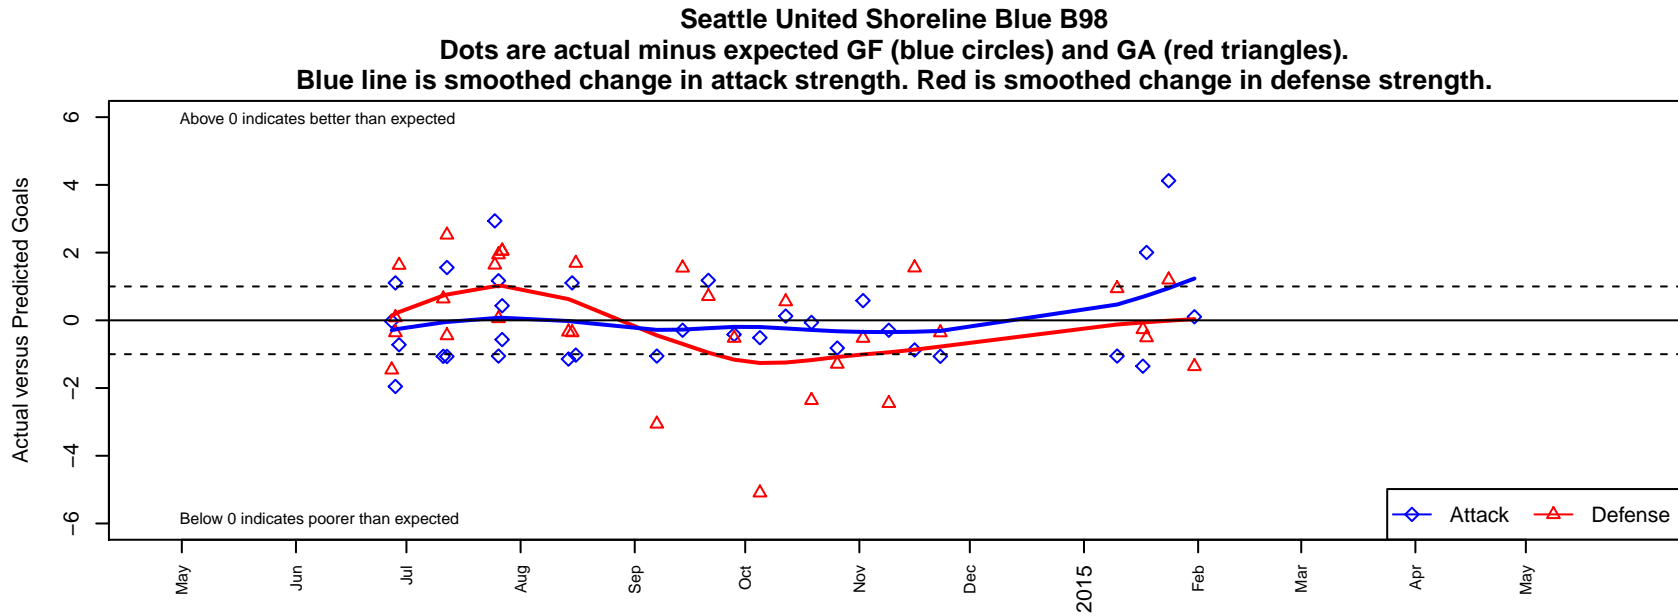

## Seattle United Shoreline Blue B98

Seattle United Regional  
 Shoreline, WA  
 B98 total strength=1333  
 attack=7.49 defense=5.38  
 fall league = NPSL B16D1

alt names used:  
 69 Seattle United B98 Shoreline Blue  
 SEATTLE UNITED B98 SHORELINE BLUE ()  
 SU B98 Shoreline Blue  
 Seattle United SH B98 Blue  
 Seattle United SH B98 Blue  
 SU Shoreline Blue [B98]

Venues played:  
 2014 Baker Blast COPA U16  
 2014 Seattle Cup BU16  
 2014 Crossfire Select Cup BU16 Silver  
 2014 Bigfoot Silver U16  
 2014 NPSL B16D1  
 2014 Founders Cup B98

**attack and defense variance (black dot)  
relative to other teams  
and top 10 in region**