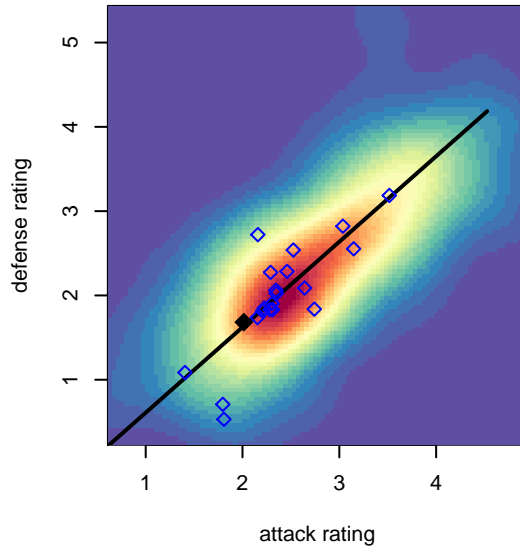

**attack and defense rating
relative to others at age
and all opponents in last 13 months**